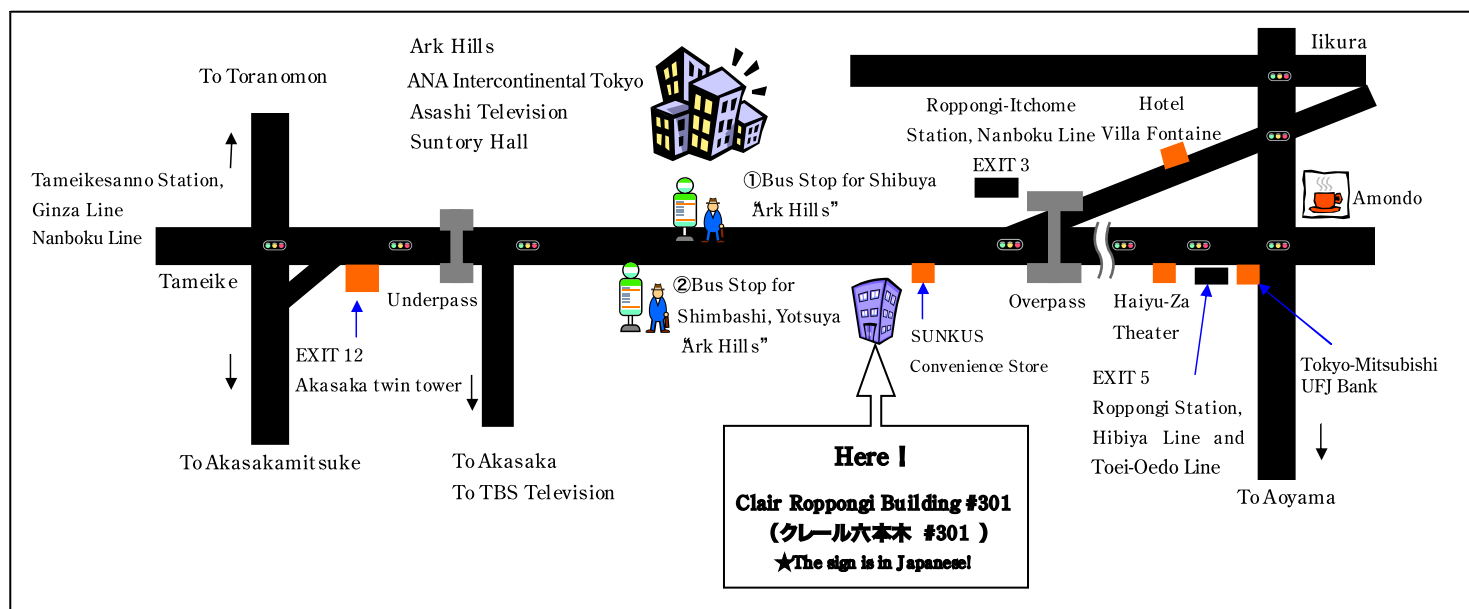

## HAS COMPANY CO., LTD.

Address #301 Clair Roppongi 2-2-7 Roppongi Minato-ku. Tokyo 106-0032 Japan  
(Road on facing side of Ark Hills)

TEL 03-3589-2591

FAX 03-3589-1839

URL <http://www.has-inc.co.jp/>

Traffic Option

- Subway/3minutes walk from 12 exit of Tameike station, Ginza Line,Nanboku Line/1 minutes walk from 3 exit of Roppongi Iccyomestation,Nanboku Line/10minutes walk from Roppongi station,Hibiya Line and Toei oedo Line
- Bus/From Shinbashi,Tranomom,take the bus for shibuya and get off at Ark Hills(1). From Yotsuya,Akasakamitsuke,take the bus for Ark Hills and get off at the last stop.From Shibuya,take the bus for Shinbashi and get off at Ark Hills(2).