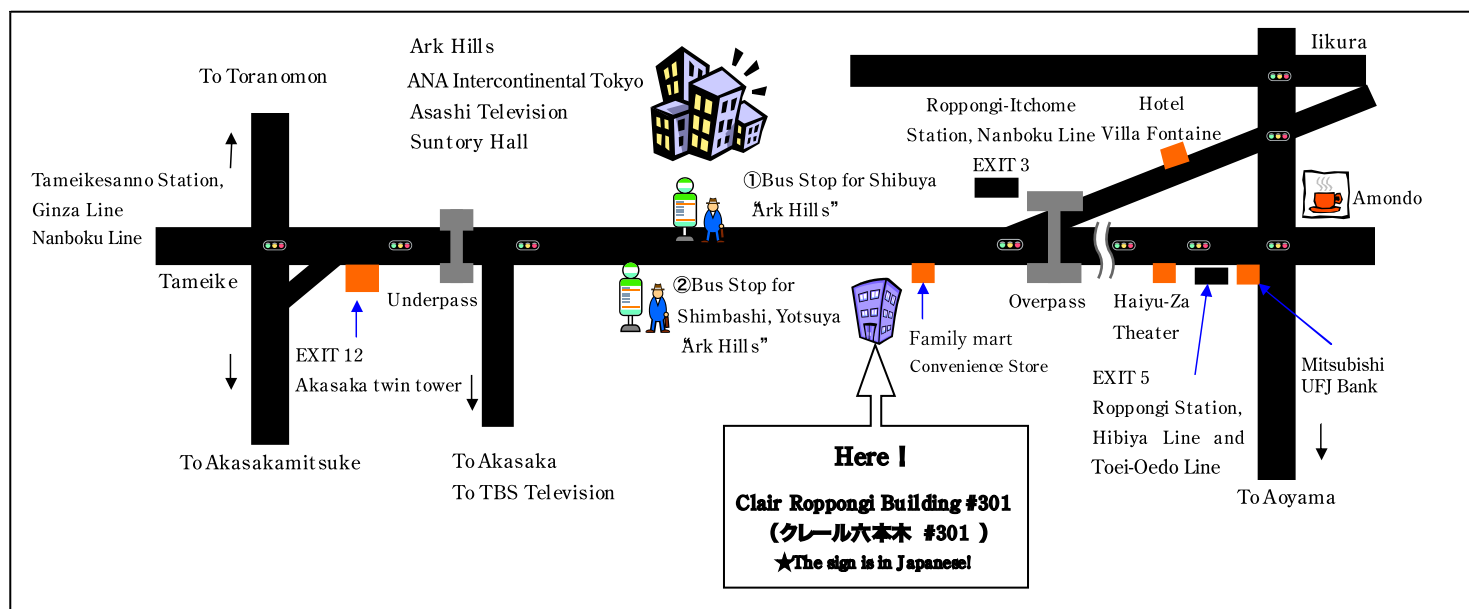

HAS COMPANY CO., LTD.

Address #301 Clair Roppongi 2-2-7 Roppongi Minato-ku. Tokyo 106-0032 Japan
(Road on facing side of Ark Hills)

TEL 03-3589-2591

FAX 03-3589-1839

URL <http://www.has-inc.co.jp/>

Traffic Option

- Subway/3minutes walk from 12 exit of Tameike station, Ginza Line,Nanboku Line/1 minutes walk from 3 exit of Roppongi Iccyomestation,Nanboku Line/10minutes walk from Roppongi station,Hibiya Line and Toei oedo Line
- Bus/From Shinbashi,Tranomom,take the bus for shibuya and get off at Ark Hills(1). From Yotsuya,Akasakamitsuke,take the bus for Ark Hills and get off at the last stop.From Shibuya,take the bus for Shinbashi and get off at Ark Hills(2).